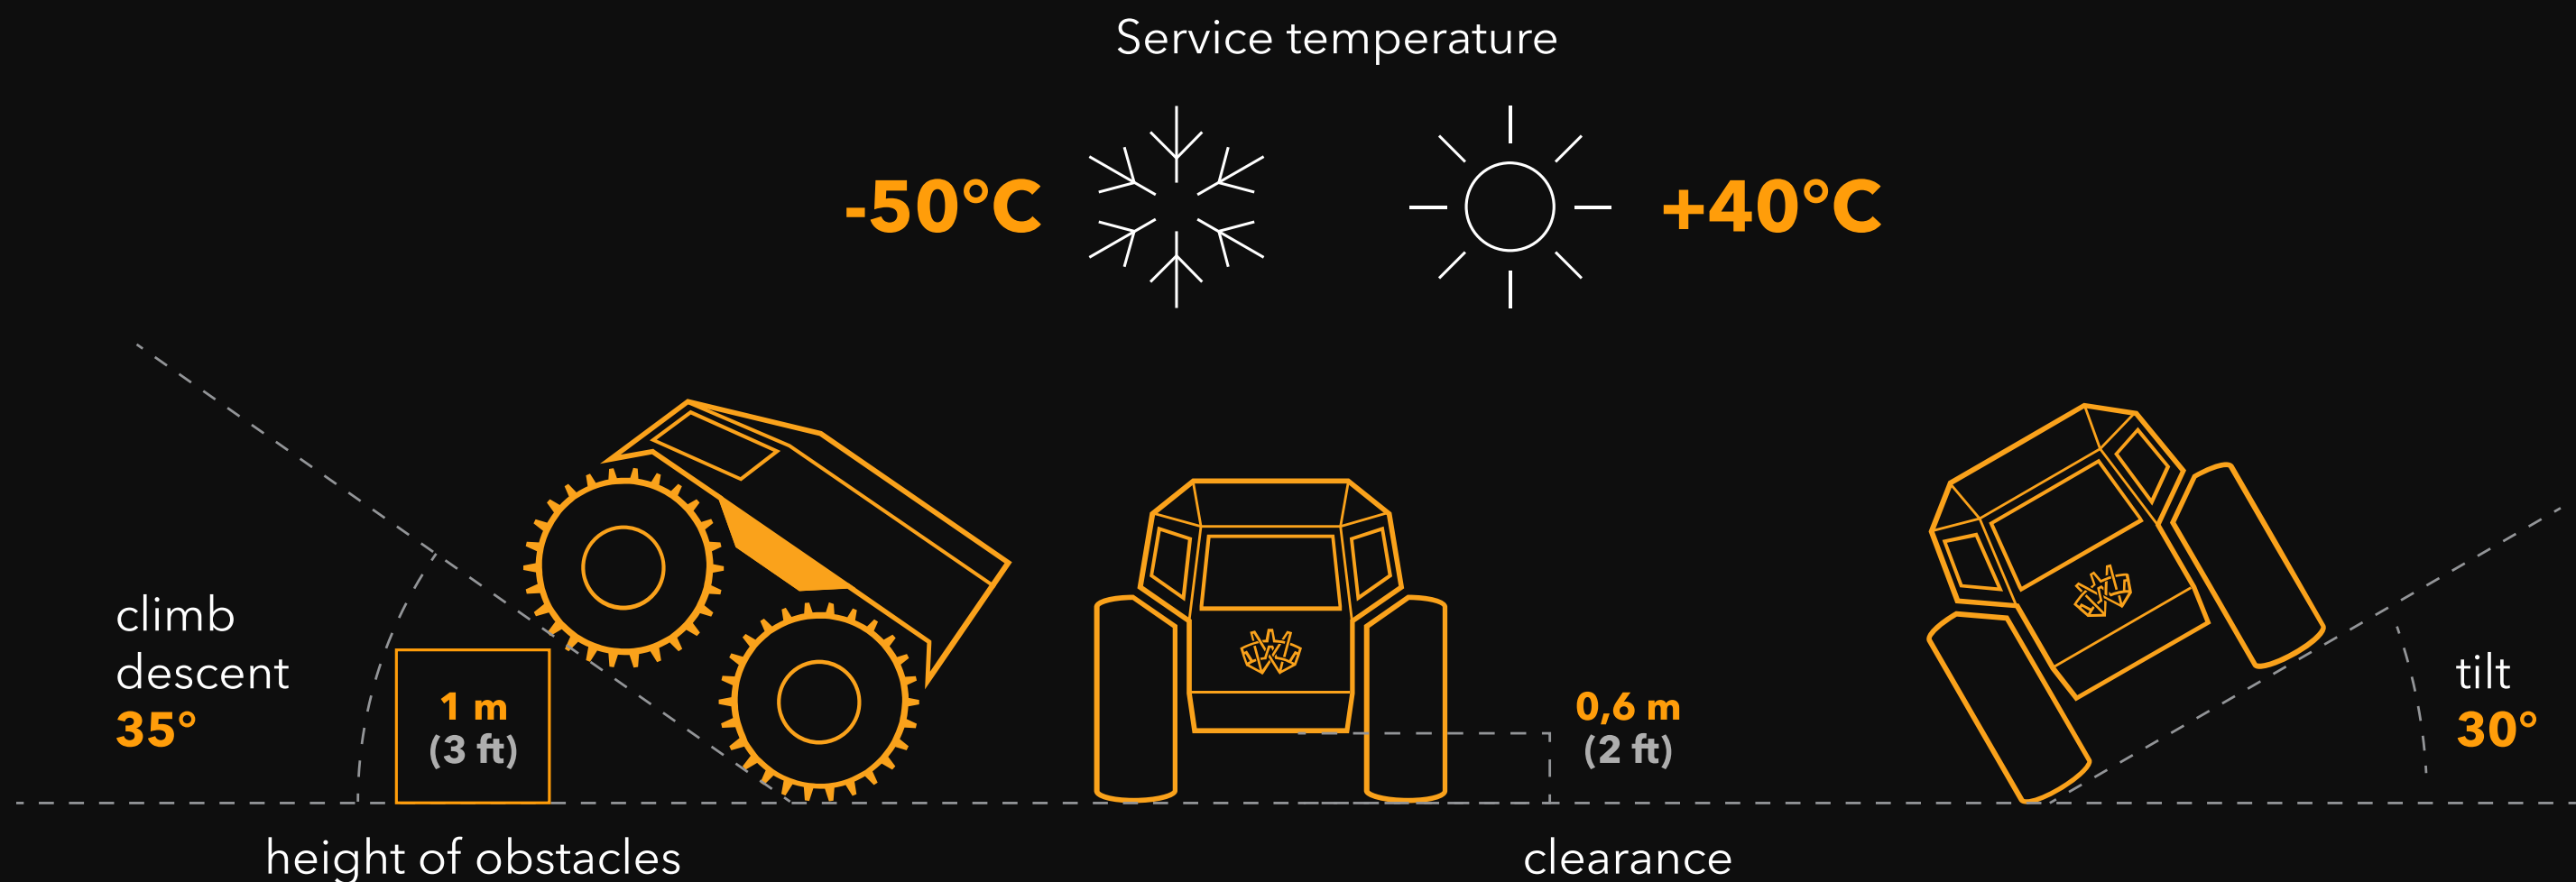

Sherp ATV

Any season, any weather condition, any terrain

Max. Speed

Grounds

45 km/h (28 mph)

grass, gravel, sand, peat, moor, marsh, sand, dunes, rocks, scree, snow, ice, climbing from water to ice

Water

6 km/h (3.7 mph)

ponds, lakes, rivers, sandbanks, shores, coasts, frozen waters, etc.

Fuel autonomy

DIESEL

56-288 L (15-76 gal)

2-3 lph (0.5-0.8 gph)

Fuel tank volume of **56 L (15 gal)** plus 4 fuel canisters **58 L (15.3 gal)** of each canister) gives you possibility to drive more than **115 hours** of autonomy and **22hr non-stop running** just with main fuel tank

Loading capacity

1000 kg (2204 lb)

The driver
+5 passengers